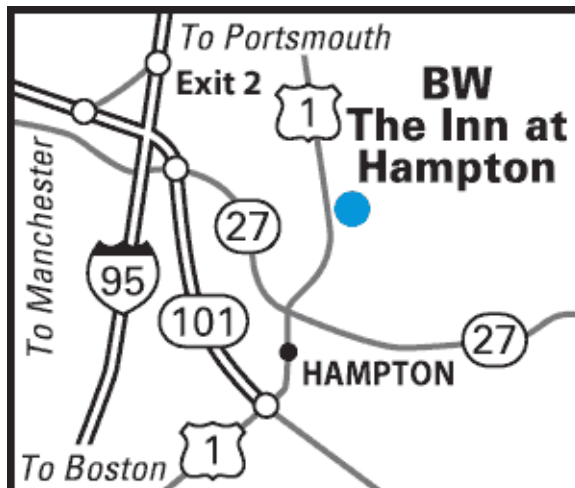

Hotel Information

Best Western The Inn at Hampton

**815 Lafayette Road,
Hampton, New Hampshire, 03842-1257,
United States**
Phone: 603/926-6771
Fax: 603/929-2160

General Hotel Information:

Check-In: 3PM (15:00)

Check-Out: 11AM (11:00)

Hotel Ratings: AAA-3 Diamonds

Pet Policy: Pets allowed with restrictions in smoking rooms only, under 50 pounds

Hotel Amenities:

- Indoor pool Heated
- Complimentary full breakfast Hot breakfast buffet complimentary to all guests.
- Hot tub
- Exercise facility Open from 6:00 a.m. to 11:00 p.m.
- Interior corridor
- 24-hour front desk
- Multilingual staff, sign language

Guest Room Amenities:

- Cable satellite television with HBO®, CNN, color includes remote
- AM/FM alarm clock
- Coffee/tea maker
- Microwave
- Refrigerator
- Hairdryer
- Iron, ironing board

Area Information:

- 2.5 mile(s) from Hampton Beach
- 2.5 mile(s) from Casino, ballroom, music hall
- 5 mile(s) from Exeter Hospital
- 6 mile(s) from Ioka Theatre, movie and music theatre
- 8 mile(s) from Splash Water Park
- 10 mile(s) from Children's museum
- 10 mile(s) from Odiorne Point, state nature park

Transportation:

Directions:

- From: The North. Take Highway 95 North to Exit 2. Take Highway 101 East to Exit 13, Liberty Lane. At top of ramp take a right onto Route 27. Proceed on Route 27 for 1.5 miles to first set of lights. Make a left onto Route 1 North Lafayette Road. Proceed for 0.5 mile. End at 815 Lafayette Road on the right hand side.
- From: The South. Take Highway 95 South to Exit 2. Take Highway 101 East to Exit 13, Liberty Lane. At top of ramp take a right onto Route 27. Proceed on Route 27 for 1.5 miles to first set of lights. Make a left onto Route 1 North Lafayette Road. Proceed for 0.5 mile. End at 815 Lafayette Road on the right hand side.
- From: The West. Take Highway 101 East to Exit 13, Liberty Lane. At top of ramp take a right onto route 27. Proceed on Route 27 for 1.5 miles to first set of lights. Make a left onto route 1 North Lafayette Road. Proceed for 0.5 mile. End at 815 Lafayette Road on the right hand side.

Important: Map and directions are for information purposes only. While we hope to provide the best mapping information for Best Western hotels, some mapping details may not be as accurate as we would like. Please contact hotel directly to obtain the most current and complete location information and driving directions.

Restaurants:

- Across the street from Lena's, Fast Food, Seafood, Open for: lunch, dinner, Delicious Subs and Seafood!
- Across the street from Olearys Pub, Full Service, American, Open for: breakfast, lunch, dinner, 11:00 a.m. - 11:00 p.m.
- Across the street from Ron-Jillians, Full Service,